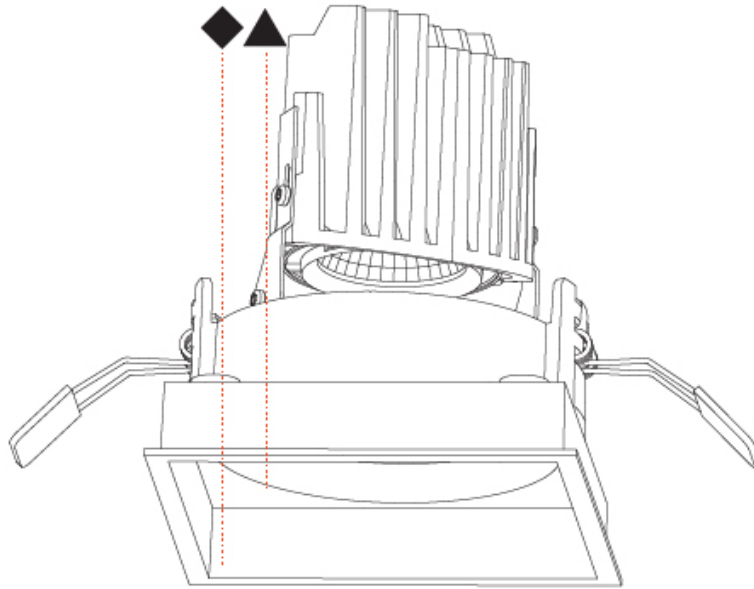

BIONIQ SQUARE ADJUSTABLE RECESSED

A35359-

PROJECT	_____
TYPE	_____
SPECIFIER	_____
QUANTITY	_____
DATE	_____