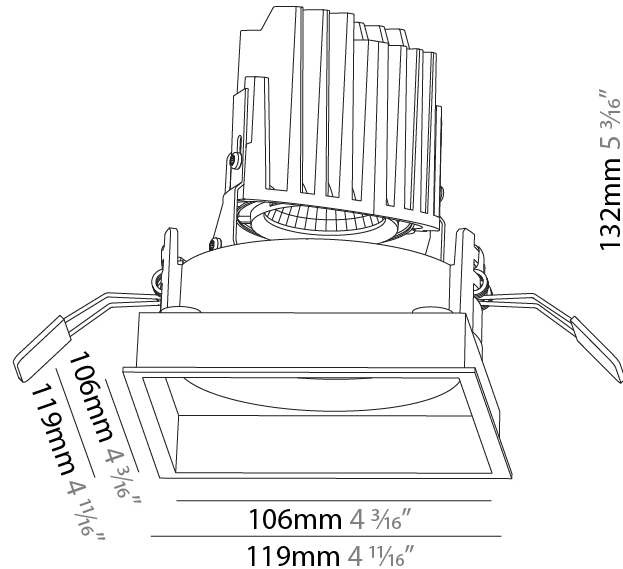

RATINGS AND CERTIFICATIONS

Certified By: Certified for North American Standards
IP rating: IP20